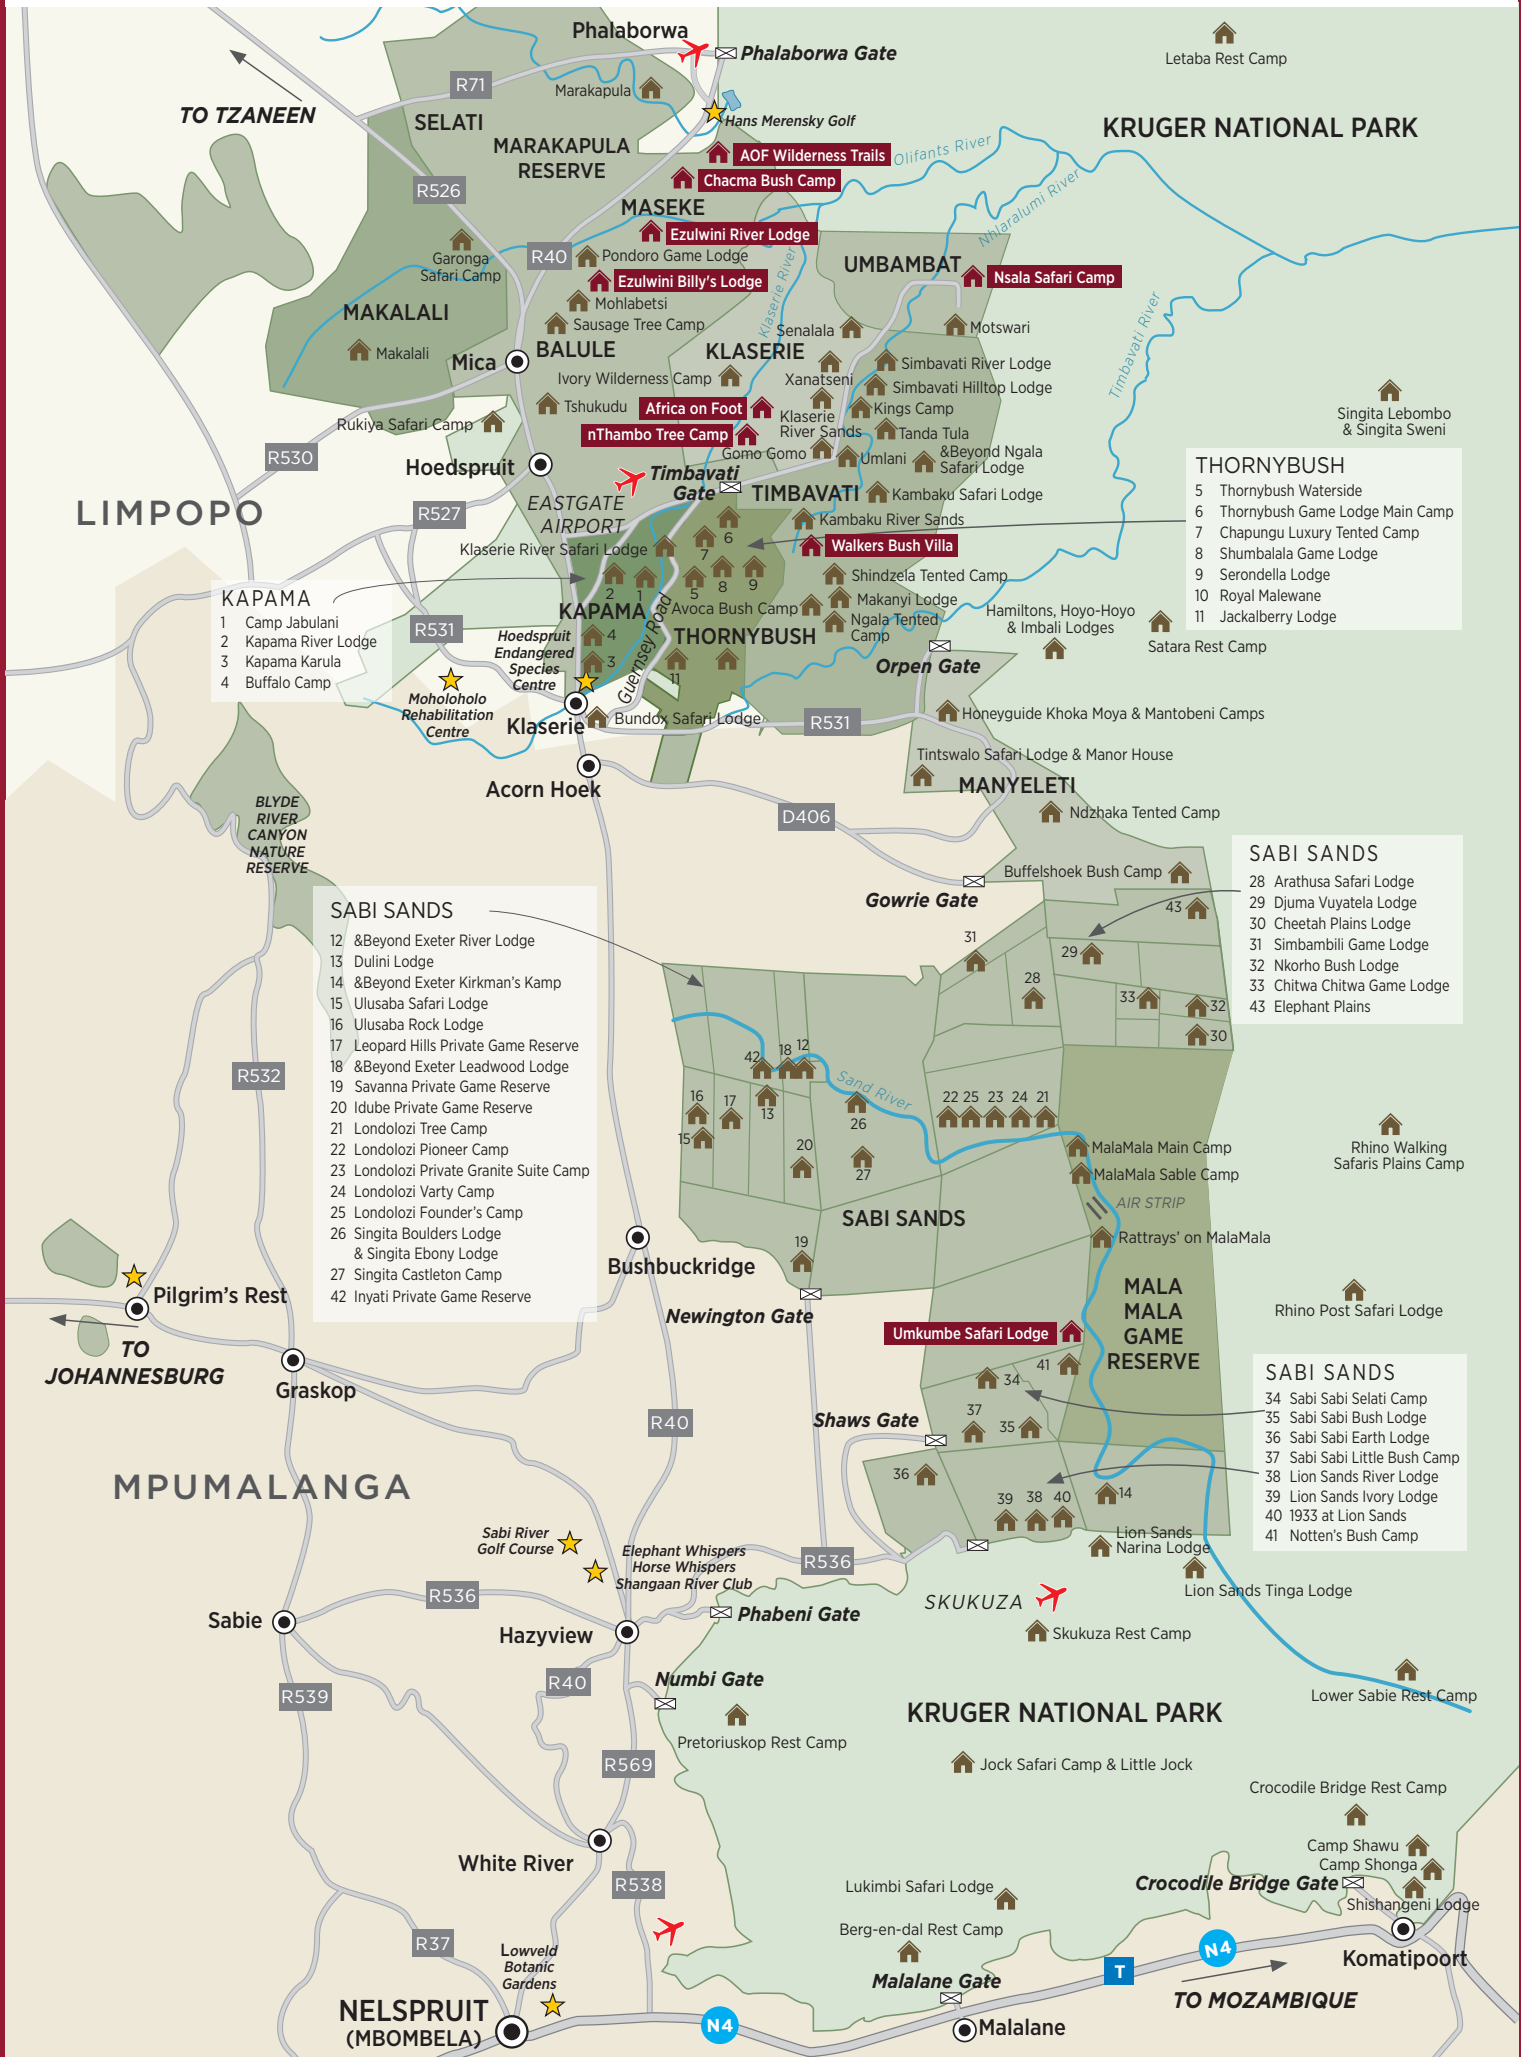

SUNDESTINATIONS™

- KAPAMA**
- 1 Camp Jabulani
 - 2 Kapama River Lodge
 - 3 Kapama Karula
 - 4 Buffalo Camp

- SABI SANDS**
- 12 &Beyond Exeter River Lodge
 - 13 Dulini Lodge
 - 14 &Beyond Exeter Kirkman's Kamp
 - 15 Ulusaba Safari Lodge
 - 16 Ulusaba Rock Lodge
 - 17 Leopard Hills Private Game Reserve
 - 18 &Beyond Exeter Leadwood Lodge
 - 19 Savanna Private Game Reserve
 - 20 Idube Private Game Reserve
 - 21 Londolozzi Tree Camp
 - 22 Londolozzi Pioneer Camp
 - 23 Londolozzi Private Granite Suite Camp
 - 24 Londolozzi Varty Camp
 - 25 Londolozzi Founder's Camp
 - 26 Singita Boulders Lodge & Singita Ebony Lodge
 - 27 Singita Castleton Camp
 - 42 Inyati Private Game Reserve

- THORNYBUSH**
- 5 Thornybush Waterside
 - 6 Thornybush Game Lodge Main Camp
 - 7 Chapungu Luxury Tented Camp
 - 8 Shumbalala Game Lodge
 - 9 Serondella Lodge
 - 10 Royal Malewane
 - 11 Jackalberry Lodge

- SABI SANDS**
- 28 Arathusa Safari Lodge
 - 29 Djuma Vuyatela Lodge
 - 30 Cheetah Plains Lodge
 - 31 Simbambili Game Lodge
 - 32 Nkorho Bush Lodge
 - 33 Chitwa Chitwa Game Lodge
 - 43 Elephant Plains

- SABI SANDS**
- 34 Sabi Sabi Selati Camp
 - 35 Sabi Sabi Bush Lodge
 - 36 Sabi Sabi Earth Lodge
 - 37 Sabi Sabi Little Bush Camp
 - 38 Lion Sands River Lodge
 - 39 Lion Sands Ivory Lodge
 - 40 1933 at Lion Sands
 - 41 Notten's Bush Camp